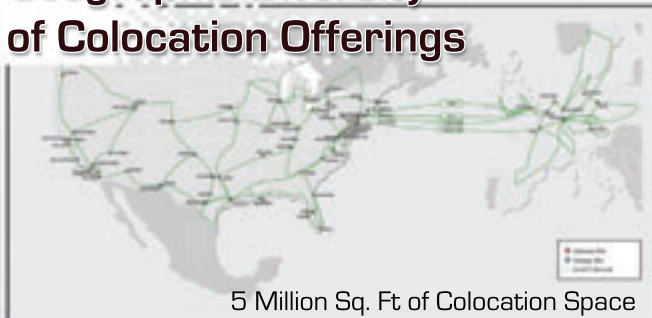

Geographic Diversity of Colocation Offerings

High Availability (HA) Solutions

- Mirrored System Implementation
- Colocated Mirrored Systems
- Vision iTera HA

24/7 System and Application Support

- Help Desk Operations
- System and Application Monitoring
- Technical System Support Services
- Network Support Services
- Cross Platform Operating System Support
 - Windows
 - i5/OS
 - Linux